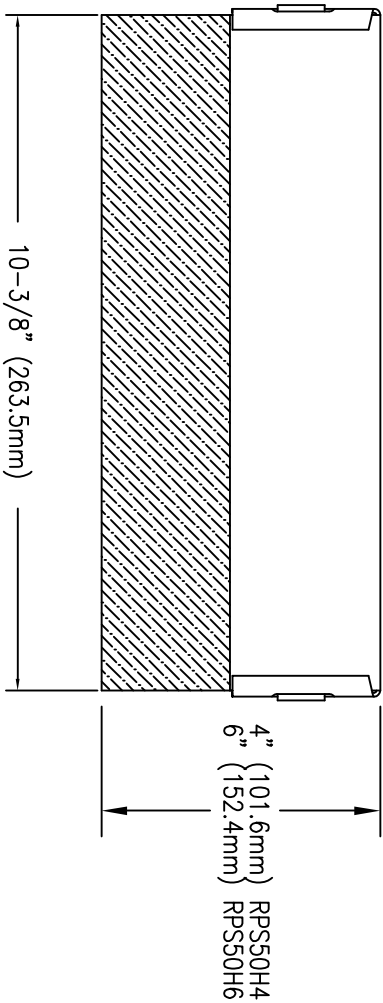

# CADDY® PYRAMID 50

3-7/8" (98mm) RPS50H4  
4-13/16" (122mm) RPS50H6