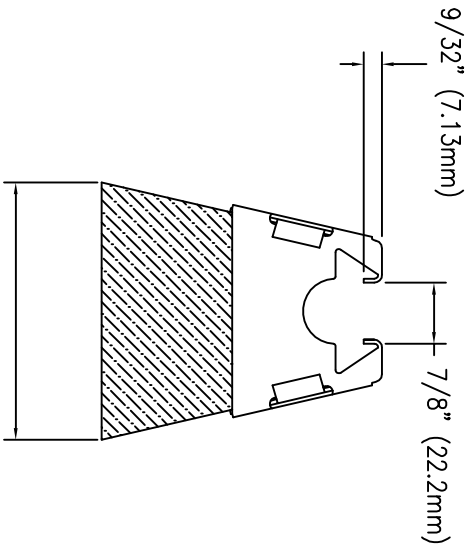

# CADDY® PYRAMID 50

3-7/8" (98mm) RPS50H4  
4-13/16" (122mm) RPS50H6

This document and the contents thereof is the property of ERICO and is furnished to you for information only. The information contained herein is confidential and of a proprietary nature and may not be disclosed to third parties without the express written approval of ERICO. All dimensions and tolerances are in inches, unless otherwise specified. This document is not to be used as an instruction sheet. Instruction sheets are available at [www.ericoc.com](http://www.ericoc.com).