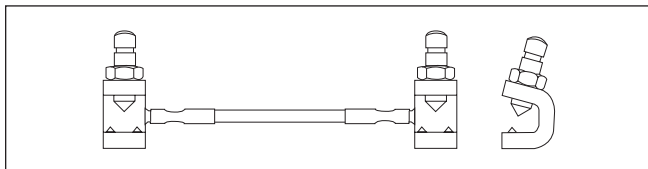

Temporary Signal Bond 3/16"

Part Number	Description
SBS3086S48	3/16" Orange Insul. 48" long
SBS3086S48WT	3/16" Orange Insul. w/T-handle 48" long
SBS3086R48	3/16" Black Insul. 48" long
SBS3086R48WT	3/16" Black Insul. w/T-handle 48" long

- Lightweight - made from 3/16" PVC insulated bond strand.
- PVC insulation available in black or orange.
- Hardened contact points on clamps bite through rust and scale.
- Cable welded to terminal for electrical reliability.