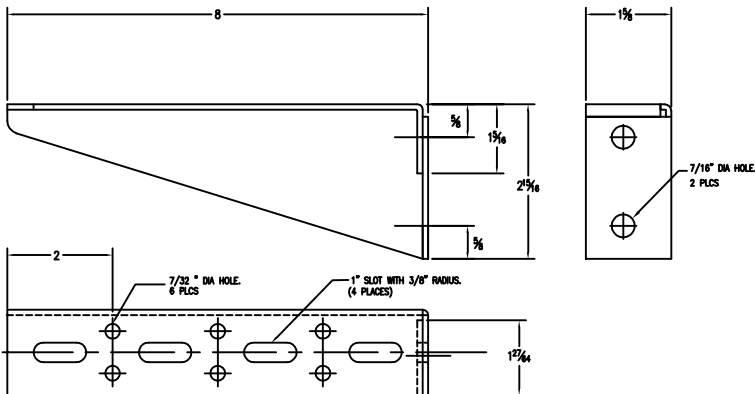

CAT-CM™

PART NO.	"A"	DESCRIPTION
CAT200CM	8"	U-HOOK WITH NUT; STRUT MOUNT
CAT300CM	12"	U-HOOK WITH NUT, STRUT MOUNT
CAT200MLN	8"	U-HOOK, PLAIN HOLE
CAT300MLN	12"	U-HOOK, PLAIN HOLE

CAT"XX"CM

THIS DOCUMENT AND THE CONTENTS THEREOF
IS THE PROPERTY OF ERICO, INC. AND IS
FURNISHED TO YOU FOR INFORMATION ONLY.