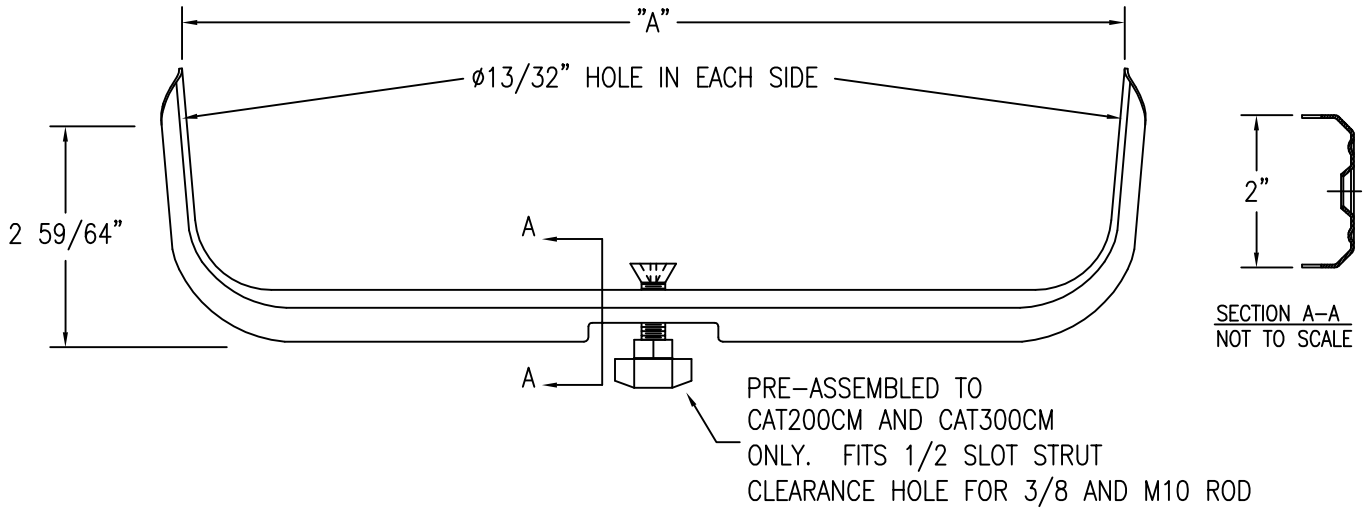

CAT-CM™

PART NO.	"A"	DESCRIPTION
CAT200CM	8"	U-HOOK WITH NUT; STRUT MOUNT
CAT300CM	12"	U-HOOK WITH NUT, STRUT MOUNT
CAT200MLN	8"	U-HOOK, PLAIN HOLE
CAT300MLN	12"	U-HOOK, PLAIN HOLE

CAT"XX"CM

THIS DOCUMENT AND THE CONTENTS THEREOF
IS THE PROPERTY OF ERICO, INC. AND IS
FURNISHED TO YOU FOR INFORMATION ONLY.