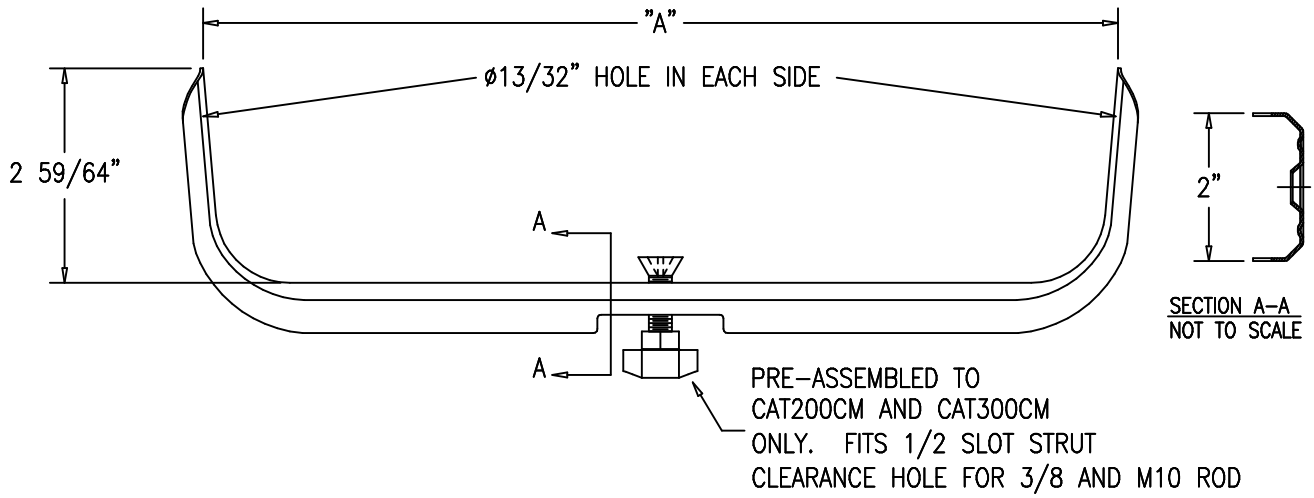

PART NO.	FIG.	"A"	"B"	"C"	"D"	"E"	"F" THD IMP
CAT64	"A"	7 21/64"	5 23/64"	1 29/32"	ø9/32"	ø3/16"	1/4-20
CAT64SS	"A"	7 21/64"	5 23/64"	1 29/32"	ø9/32"	ø3/16"	1/4-20
CAT21	"B"	4 23/64"	2 1/8"	1 3/8"	ø9/32"	ø3/16"	1/4-20
CAT21SS	"B"	4 23/64"	2 1/8"	1 3/8"	ø9/32"	ø3/16"	1/4-20
CAT32	"B"	4 43/64"	2 11/16"	1 3/8"	ø9/32"	ø3/16"	1/4-20
CAT32SS	"B"	4 43/64"	2 11/16"	1 3/8"	ø9/32"	ø3/16"	1/4-20
CAT12	"C"	3 1/8"	1 1/16"	7/8"	ø9/32"	ø5/32"	1/4-20

JHB64 -- PLASTIC RETAINER
SUPPLIED WITH FIG. "A" AND ITS ASSEMBLIES

JHB32 -- PLASTIC RETAINER
SUPPLIED WITH FIG. "B" AND ITS ASSEMBLIES

FIG. "A"

FIG. "B"

FIG. "C"

CAT-CM™

PART NO.	"A"	DESCRIPTION
CAT200CM	8"	U-HOOK WITH NUT; STRUT MOUNT
CAT300CM	12"	U-HOOK WITH NUT, STRUT MOUNT
CAT200CMLN	8"	U-HOOK, PLAIN HOLE
CAT300CMLN	12"	U-HOOK, PLAIN HOLE

CAT"XX"CM

CAT100CM

JHB32 -- PLASTIC RETAINER
SUPPLIED WITH CAT100CM

CAT-CM™ ACCESSORIES

*PART NO.	"A"	DESCRIPTION
CATRT200CM	9-1/2"	CABLE RETAINER
CATRT300CM	13-1/2"	CABLE RETAINER

*PACKAGED WITH 1/4-20 NUTS