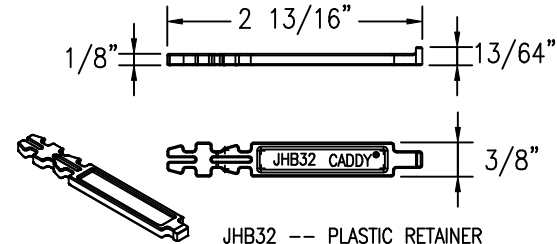

PART NO.	FIG.	"A"	"B"	"C"	"D"	"E"	"F" THD IMP
CAT64	"A"	7 21/64"	5 23/64"	1 29/32"	ø9/32"	ø3/16"	1/4-20
CAT64SS	"A"	7 21/64"	5 23/64"	1 29/32"	ø9/32"	ø3/16"	1/4-20
CAT21	"B"	4 23/64"	2 1/8"	1 3/8"	ø9/32"	ø3/16"	1/4-20
CAT21SS	"B"	4 23/64"	2 1/8"	1 3/8"	ø9/32"	ø3/16"	1/4-20
CAT32	"B"	4 43/64"	2 11/16"	1 3/8"	ø9/32"	ø3/16"	1/4-20
CAT32SS	"B"	4 43/64"	2 11/16"	1 3/8"	ø9/32"	ø3/16"	1/4-20
CAT12	"C"	3 1/8"	1 1/16"	7/8"	ø9/32"	ø5/32"	1/4-20

JHB64 -- PLASTIC RETAINER
SUPPLIED WITH FIG. "A" AND ITS ASSEMBLIES

JHB32 -- PLASTIC RETAINER
SUPPLIED WITH FIG. "B" AND ITS ASSEMBLIES

FIG. "A"

FIG. "B"

FIG. "C"

CAT-CM™

PART NO.	"A"	DESCRIPTION
CAT200CM	8"	U-HOOK WITH NUT; STRUT MOUNT
CAT300CM	12"	U-HOOK WITH NUT, STRUT MOUNT
CAT200CMLN	8"	U-HOOK, PLAIN HOLE
CAT300CMLN	12"	U-HOOK, PLAIN HOLE

CAT"XX"CM

CAT100CM

JHB32 -- PLASTIC RETAINER
SUPPLIED WITH CAT100CM

CAT-CM™ ACCESSORIES

*PART NO.	"A"	DESCRIPTION
CATRT200CM	9-1/2"	CABLE RETAINER
CATRT300CM	13-1/2"	CABLE RETAINER

*PACKAGED WITH 1/4-20 NUTS