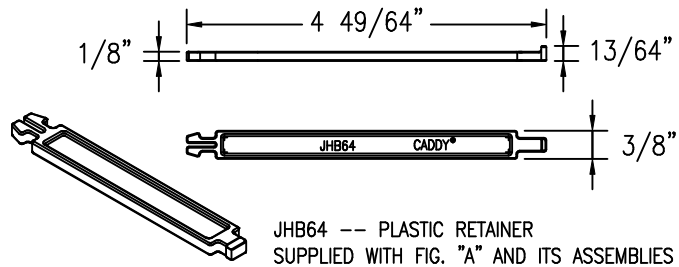

PART NO.	FIG.	"A"	"B"	"C"	"D"	"E"	"F" THD IMP
CAT64	"A"	7 21/64"	5 23/64"	1 29/32"	ø9/32"	ø3/16"	1/4-20
CAT64SS	"A"	7 21/64"	5 23/64"	1 29/32"	ø9/32"	ø3/16"	1/4-20
CAT21	"B"	4 23/64"	2 1/8"	1 3/8"	ø9/32"	ø3/16"	1/4-20
CAT21SS	"B"	4 23/64"	2 1/8"	1 3/8"	ø9/32"	ø3/16"	1/4-20
CAT32	"B"	4 43/64"	2 11/16"	1 3/8"	ø9/32"	ø3/16"	1/4-20
CAT32SS	"B"	4 43/64"	2 11/16"	1 3/8"	ø9/32"	ø3/16"	1/4-20
CAT12	"C"	3 1/8"	1 1/16"	7/8"	ø9/32"	ø5/32"	1/4-20

JHB64 -- PLASTIC RETAINER
SUPPLIED WITH FIG. "A" AND ITS ASSEMBLIES

JHB32 -- PLASTIC RETAINER
SUPPLIED WITH FIG. "B" AND ITS ASSEMBLIES

FIG. "A"

FIG. "B"

FIG. "C"

CAT-CM™

PART NO.	"A"	DESCRIPTION
CAT200CM	8"	U-HOOK WITH NUT; STRUT MOUNT
CAT300CM	12"	U-HOOK WITH NUT, STRUT MOUNT
CAT200CMLN	8"	U-HOOK, PLAIN HOLE
CAT300CMLN	12"	U-HOOK, PLAIN HOLE

CAT"XX"CM

CAT100CM

JHB32 -- PLASTIC RETAINER
SUPPLIED WITH CAT100CM

CAT-CM™ ACCESSORIES

*PART NO.	"A"	DESCRIPTION
CATRT200CM	9-1/2"	CABLE RETAINER
CATRT300CM	13-1/2"	CABLE RETAINER

*PACKAGED WITH 1/4-20 NUTS