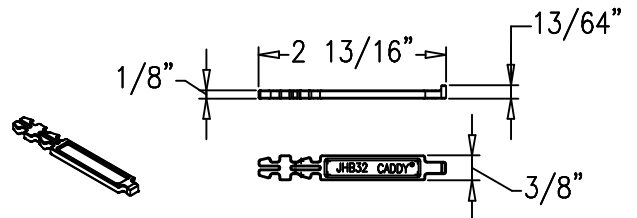

PART NO.	FIG.	"A"	"B"	"C"	"D"	"E"	"F" THD IMP
CAT64	"A"	7 21/64"	5 23/64"	1 29/32"	ø9/32"	ø3/16"	1/4-20
CAT64SS	"A"	7 21/64"	5 23/64"	1 29/32"	ø9/32"	ø3/16"	1/4-20
CAT21	"B"	4 23/64"	2 1/8"	1 3/8"	ø9/32"	ø3/16"	1/4-20
CAT21SS	"B"	4 23/64"	2 1/8"	1 3/8"	ø9/32"	ø3/16"	1/4-20
CAT32	"B"	4 43/64"	2 11/16"	1 3/8"	ø9/32"	ø3/16"	1/4-20
CAT32SS	"B"	4 43/64"	2 11/16"	1 3/8"	ø9/32"	ø3/16"	1/4-20
CAT12	"C"	3 1/8"	1 1/16"	7/8"	ø9/32"	ø5/32"	1/4-20

JHB64 -- PLASTIC RETAINER
SUPPLIED WITH FIG. "A" AND ITS ASSEMBLIES

JHB32 -- PLASTIC RETAINER
SUPPLIED WITH FIG. "B" AND ITS ASSEMBLIES

FIG. "A"

FIG. "B"

FIG. "C"

CAT-CM™

PART NO.	"A"	DESCRIPTION
CAT200CM	8"	U-HOOK WITH NUT; STRUT MOUNT
CAT300CM	12"	U-HOOK WITH NUT, STRUT MOUNT
CAT200CMLN	8"	U-HOOK, PLAIN HOLE
CAT300CMLN	12"	U-HOOK, PLAIN HOLE

CAT"XX"CM

CAT100CM

JHB32 -- PLASTIC RETAINER
SUPPLIED WITH CAT100CM

CAT-CM™ ACCESSORIES

*PART NO.	"A"	DESCRIPTION
CATRT200CM	9-1/2"	CABLE RETAINER
CATRT300CM	13-1/2"	CABLE RETAINER

*PACKAGED WITH 1/4-20 NUTS