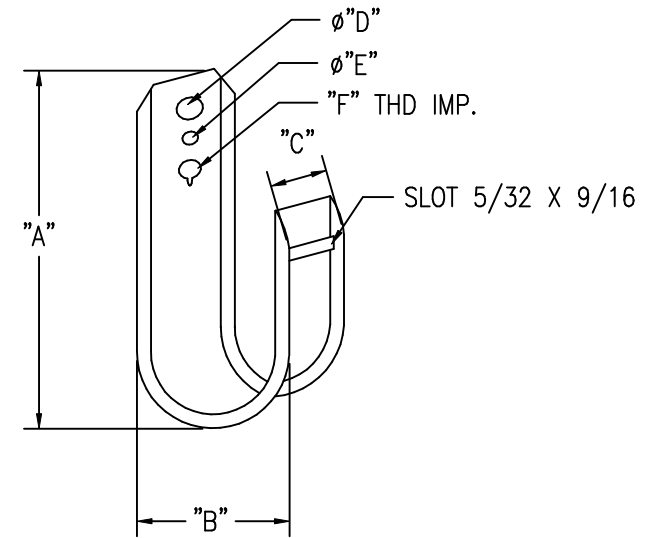

PART NO.	FIG.	"A"	"B"	"C"	"D"	"E"	"F" THD IMP
CAT64	"A"	7 21/64"	5 23/64"	1 29/32"	ø9/32"	ø3/16"	1/4-20
CAT64SS	"A"	7 21/64"	5 23/64"	1 29/32"	ø9/32"	ø3/16"	1/4-20
CAT21	"B"	4 23/64"	2 1/8"	1 3/8"	ø9/32"	ø3/16"	1/4-20
CAT21SS	"B"	4 23/64"	2 1/8"	1 3/8"	ø9/32"	ø3/16"	1/4-20
CAT32	"B"	4 43/64"	2 11/16"	1 3/8"	ø9/32"	ø3/16"	1/4-20
CAT32SS	"B"	4 43/64"	2 11/16"	1 3/8"	ø9/32"	ø3/16"	1/4-20
CAT12	"C"	3 1/8"	1 1/16"	7/8"	ø9/32"	ø5/32"	1/4-20

JHB64 -- PLASTIC RETAINER
SUPPLIED WITH FIG. "A" AND ITS ASSEMBLIES

JHB32 -- PLASTIC RETAINER
SUPPLIED WITH FIG. "B" AND ITS ASSEMBLIES

FIG. "A"

FIG. "B"

FIG. "C"

CAT-CM™

PART NO.	"A"	DESCRIPTION
CAT200CM	8"	U-HOOK WITH NUT; STRUT MOUNT
CAT300CM	12"	U-HOOK WITH NUT, STRUT MOUNT
CAT200CMLN	8"	U-HOOK, PLAIN HOLE
CAT300CMLN	12"	U-HOOK, PLAIN HOLE

CAT"XX"CM

CAT100CM

JHB32 -- PLASTIC RETAINER
SUPPLIED WITH CAT100CM

CAT-CM™ ACCESSORIES

*PART NO.	"A"	DESCRIPTION
CATRT200CM	9-1/2"	CABLE RETAINER
CATRT300CM	13-1/2"	CABLE RETAINER

*PACKAGED WITH 1/4-20 NUTS

U-HOOKS MAY BE HUNG FROM THREADED ROD

USE CATTBCM TO PROTECT CABLES.
(GALVANIZED THIN WALL TUBE)