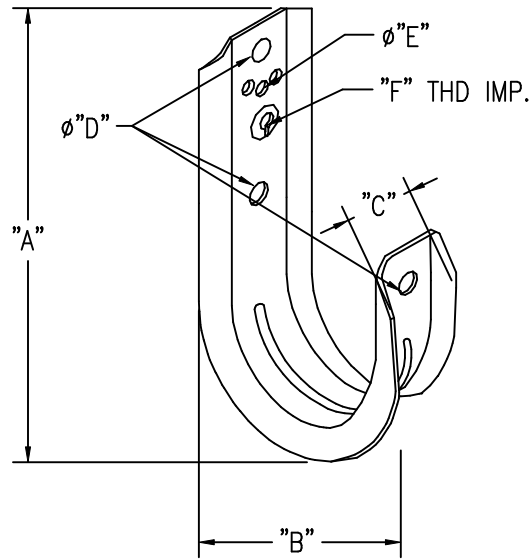

PART NO.	FIG.	"A"	"B"	"C"	"D"	"E"	"F" THD IMP
CAT64	"A"	7 21/64"	5 23/64"	1 29/32"	ø9/32"	ø3/16"	1/4-20
CAT64SS	"A"	7 21/64"	5 23/64"	1 29/32"	ø9/32"	ø3/16"	1/4-20
CAT21	"B"	4 23/64"	2 1/8"	1 3/8"	ø9/32"	ø3/16"	1/4-20
CAT21SS	"B"	4 23/64"	2 1/8"	1 3/8"	ø9/32"	ø3/16"	1/4-20
CAT32	"B"	4 43/64"	2 11/16"	1 3/8"	ø9/32"	ø3/16"	1/4-20
CAT32SS	"B"	4 43/64"	2 11/16"	1 3/8"	ø9/32"	ø3/16"	1/4-20
CAT12	"C"	3 1/8"	1 1/16"	7/8"	ø9/32"	ø5/32"	1/4-20

JHB64 -- PLASTIC RETAINER
SUPPLIED WITH FIG. "A" AND ITS ASSEMBLIES

JHB32 -- PLASTIC RETAINER
SUPPLIED WITH FIG. "B" AND ITS ASSEMBLIES

FIG. "A"

FIG. "B"

FIG. "C"

CAT-CM™

PART NO.	"A"	DESCRIPTION
CAT200CM	8"	U-HOOK WITH NUT; STRUT MOUNT
CAT300CM	12"	U-HOOK WITH NUT, STRUT MOUNT
CAT200CMLN	8"	U-HOOK, PLAIN HOLE
CAT300CMLN	12"	U-HOOK, PLAIN HOLE

CAT"XX"CM

CAT100CM

JHB32 -- PLASTIC RETAINER
SUPPLIED WITH CAT100CM

CAT-CM™ ACCESSORIES

*PART NO.	"A"	DESCRIPTION
CATRT200CM	9-1/2"	CABLE RETAINER
CATRT300CM	13-1/2"	CABLE RETAINER

*PACKAGED WITH 1/4-20 NUTS

U-HOOKS MAY BE HUNG FROM THREADED ROD

USE CATTBCM TO PROTECT CABLES.
(GALVANIZED THIN WALL TUBE)