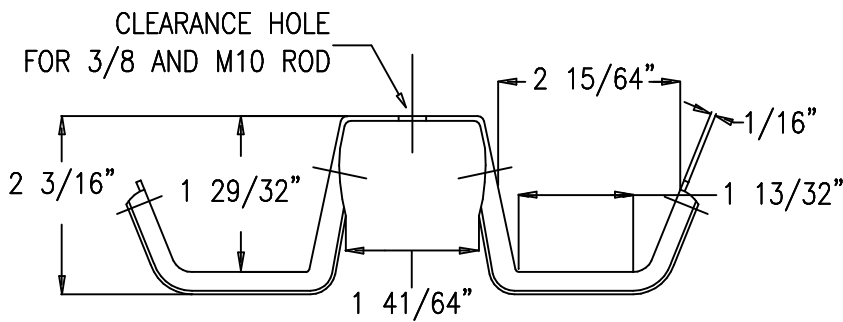

PART NO.	FIG.	"A"	"B"	"C"	"D"	"E"	"F" THD IMP
CAT64	"A"	7 21/64"	5 23/64"	1 29/32"	ø9/32"	ø3/16"	1/4-20
CAT64SS	"A"	7 21/64"	5 23/64"	1 29/32"	ø9/32"	ø3/16"	1/4-20
CAT21	"B"	4 23/64"	2 1/8"	1 3/8"	ø9/32"	ø3/16"	1/4-20
CAT21SS	"B"	4 23/64"	2 1/8"	1 3/8"	ø9/32"	ø3/16"	1/4-20
CAT32	"B"	4 43/64"	2 11/16"	1 3/8"	ø9/32"	ø3/16"	1/4-20
CAT32SS	"B"	4 43/64"	2 11/16"	1 3/8"	ø9/32"	ø3/16"	1/4-20
CAT12	"C"	3 1/8"	1 1/16"	7/8"	ø9/32"	ø5/32"	1/4-20

JHB64 -- PLASTIC RETAINER
SUPPLIED WITH FIG. "A" AND ITS ASSEMBLIES

JHB32 -- PLASTIC RETAINER
SUPPLIED WITH FIG. "B" AND ITS ASSEMBLIES

FIG. "A"

FIG. "B"

FIG. "C"

CAT-CM™

PART NO.	"A"	DESCRIPTION
CAT200CM	8"	U-HOOK WITH NUT; STRUT MOUNT
CAT300CM	12"	U-HOOK WITH NUT, STRUT MOUNT
CAT200CMLN	8"	U-HOOK, PLAIN HOLE
CAT300CMLN	12"	U-HOOK, PLAIN HOLE

CAT"XX"CM

CAT100CM

JHB32 -- PLASTIC RETAINER
SUPPLIED WITH CAT100CM

CAT-CM™ ACCESSORIES

*PART NO.	"A"	DESCRIPTION
CATRT200CM	9-1/2"	CABLE RETAINER
CATRT300CM	13-1/2"	CABLE RETAINER

*PACKAGED WITH 1/4-20 NUTS