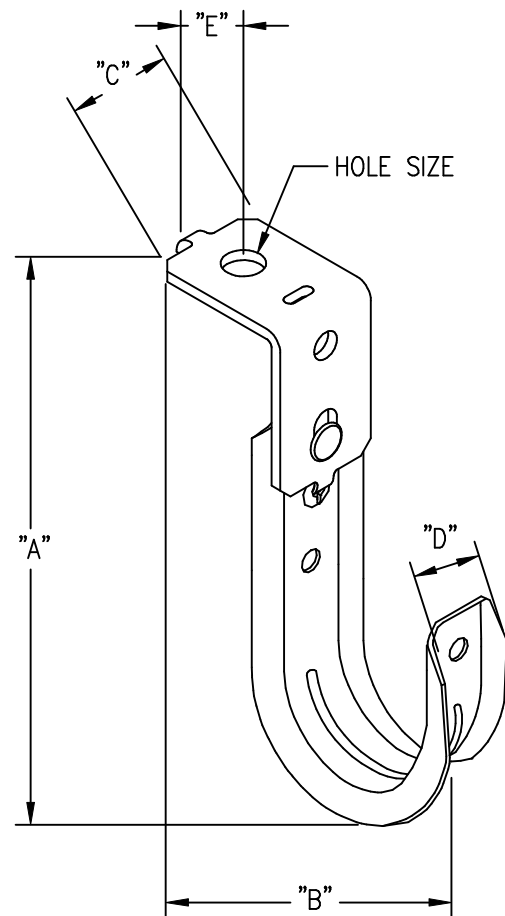

PART NO.	FIG.	HOLE SIZE	"A"	"B"	"C"	"D"	"E"
CAT64AFAB3	A	3/16"	7 45/64"	6 33/64"	1 1/8"	1 29/32"	33/64"
CAT64AFAB4	A	1/4"	7 45/64"	6 33/64"	1 1/8"	1 29/32"	33/64"
CAT64AFAB6	A	3/8"	7 45/64"	6 33/64"	1 1/8"	1 29/32"	33/64"
CAT21AFAB3	B	3/16"	5 11/64"	3 3/4"	1 1/8"	1 3/8"	33/64"
CAT21AFAB4	B	1/4"	5 11/64"	3 3/4"	1 1/8"	1 3/8"	33/64"
CAT21AFAB6	B	3/8"	5 11/64"	3 3/4"	1 1/8"	1 3/8"	33/64"
CAT32AFAB3	B	3/16"	5 1/2"	4 7/64"	1 1/8"	1 3/8"	33/64"
CAT32AFAB4	B	1/4"	5 1/2"	4 7/64"	1 1/8"	1 3/8"	33/64"
CAT32AFAB6	B	3/8"	5 1/2"	4 7/64"	1 1/8"	1 3/8"	33/64"

FIG. "A"

FIG. "B"

PART NO.	HOLE SIZE "A"	"B"	"C"	"D"	"E"	"F"	"G"	"H"	"I"	"J"	"K"
CATHBA3	3/16"	3/4"	5 21/32"	10 15/32"	11 1/4"	12 3/64"	12 5/16"	1 3/4"	3/16"	1 3/8"	1 13/16"
CATHBA	1/4"	3/4"	5 21/32"	10 15/32"	11 1/4"	12 3/64"	12 5/16"	1 3/4"	3/16"	1 3/8"	1 13/16"
CATHBA6	3/8" & 10MM	3/4"	5 21/32"	10 15/32"	11 1/4"	12 3/64"	12 5/16"	1 3/4"	3/16"	1 3/8"	1 13/16"
CATHBA8	1/2"	3/4"	5 21/32"	10 15/32"	11 1/4"	12 3/64"	12 5/16"	1 3/4"	3/16"	1 3/8"	1 13/16"

CAT-CM™

PART NO.	"A"	DESCRIPTION
CAT200CM	8"	U-HOOK WITH NUT; STRUT MOUNT
CAT300CM	12"	U-HOOK WITH NUT, STRUT MOUNT
CAT200CMLN	8"	U-HOOK, PLAIN HOLE
CAT300CMLN	12"	U-HOOK, PLAIN HOLE

CAT"XX"CM

CAT100CM

JHB32 -- PLASTIC RETAINER  
SUPPLIED WITH CAT100CM

CAT-CM™ ACCESSORIES

*PART NO.	"A"	DESCRIPTION
CATRT200CM	9-1/2"	CABLE RETAINER
CATRT300CM	13-1/2"	CABLE RETAINER

\*PACKAGED WITH 1/4-20 NUTS   

U-HOOKS MAY BE HUNG FROM THREADED ROD

USE CATTBCM TO PROTECT CABLES.  
 (GALVANIZED THIN WALL TUBE)