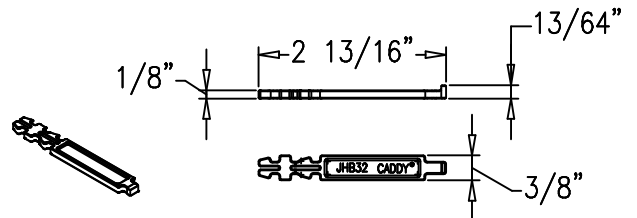

PART NO.	FIG.	HOLE SIZE	"A"	"B"	"C"	"D"	"E"
CAT64AFAB3	A	3/16"	7 45/64"	6 33/64"	1 1/8"	1 29/32"	33/64"
CAT64AFAB4	A	1/4"	7 45/64"	6 33/64"	1 1/8"	1 29/32"	33/64"
CAT64AFAB6	A	3/8"	7 45/64"	6 33/64"	1 1/8"	1 29/32"	33/64"
CAT21AFAB3	B	3/16"	5 11/64"	3 3/4"	1 1/8"	1 3/8"	33/64"
CAT21AFAB4	B	1/4"	5 11/64"	3 3/4"	1 1/8"	1 3/8"	33/64"
CAT21AFAB6	B	3/8"	5 11/64"	3 3/4"	1 1/8"	1 3/8"	33/64"
CAT32AFAB3	B	3/16"	5 1/2"	4 7/64"	1 1/8"	1 3/8"	33/64"
CAT32AFAB4	B	1/4"	5 1/2"	4 7/64"	1 1/8"	1 3/8"	33/64"
CAT32AFAB6	B	3/8"	5 1/2"	4 7/64"	1 1/8"	1 3/8"	33/64"

FIG. "A"

FIG. "B"

PART NO.	HOLE SIZE "A"	"B"	"C"	"D"	"E"	"F"	"G"	"H"	"I"	"J"	"K"
CATHBA3	3/16"	3/4"	5 21/32"	10 15/32"	11 1/4"	12 3/64"	12 5/16"	1 3/4"	3/16"	1 3/8"	1 13/16"
CATHBA	1/4"	3/4"	5 21/32"	10 15/32"	11 1/4"	12 3/64"	12 5/16"	1 3/4"	3/16"	1 3/8"	1 13/16"
CATHBA6	3/8" & 10MM	3/4"	5 21/32"	10 15/32"	11 1/4"	12 3/64"	12 5/16"	1 3/4"	3/16"	1 3/8"	1 13/16"
CATHBA8	1/2"	3/4"	5 21/32"	10 15/32"	11 1/4"	12 3/64"	12 5/16"	1 3/4"	3/16"	1 3/8"	1 13/16"

CAT-CM™

PART NO.	"A"	DESCRIPTION
CAT200CM	8"	U-HOOK WITH NUT; STRUT MOUNT
CAT300CM	12"	U-HOOK WITH NUT, STRUT MOUNT
CAT200CMLN	8"	U-HOOK, PLAIN HOLE
CAT300CMLN	12"	U-HOOK, PLAIN HOLE

CAT"XX"CM

CAT100CM

JHB32 -- PLASTIC RETAINER  
SUPPLIED WITH CAT100CM

CAT-CM™ ACCESSORIES

*PART NO.	"A"	DESCRIPTION
CATRT200CM	9-1/2"	CABLE RETAINER
CATRT300CM	13-1/2"	CABLE RETAINER

\*PACKAGED WITH 1/4-20 NUTS   

U-HOOKS MAY BE HUNG FROM THREADED ROD

USE CATTBCM TO PROTECT CABLES.  
 (GALVANIZED THIN WALL TUBE)