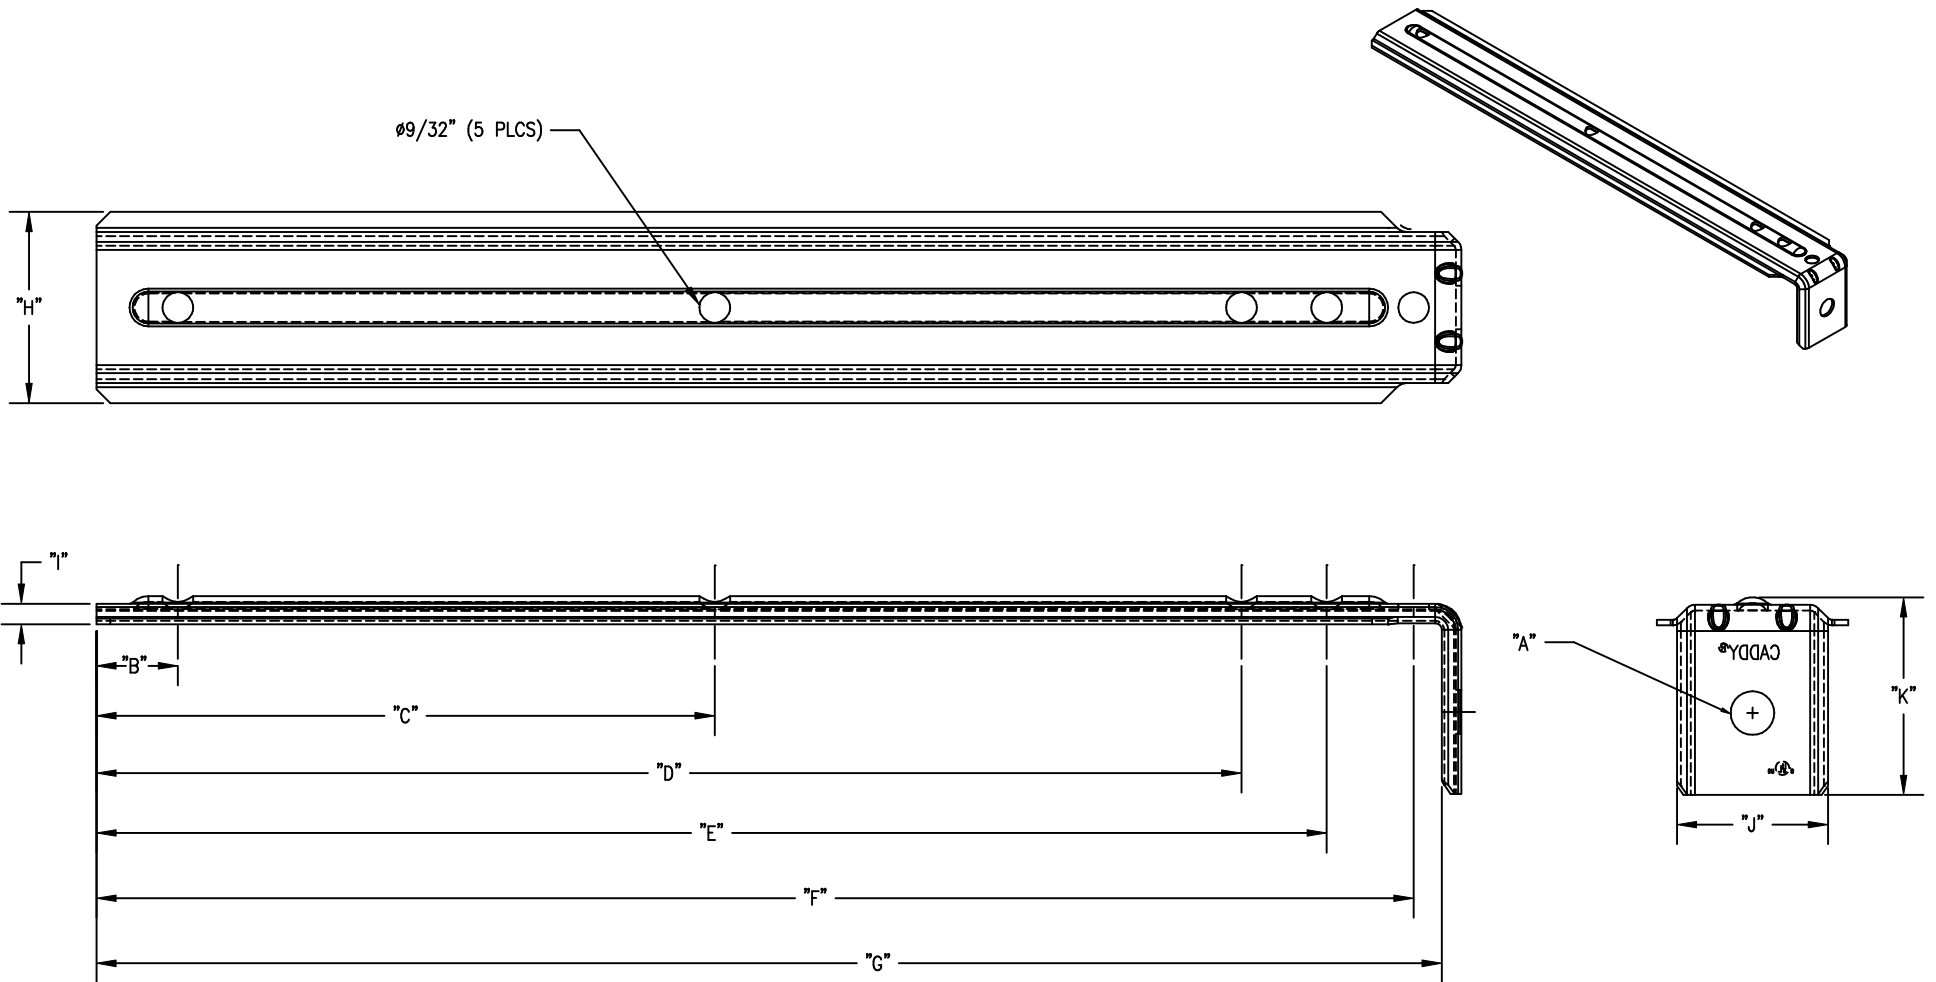

PART NO.	FIG.	HOLE SIZE	"A"	"B"	"C"	"D"	"E"
CAT64AFAB3	A	3/16"	7 45/64"	6 33/64"	1 1/8"	1 29/32"	33/64"
CAT64AFAB4	A	1/4"	7 45/64"	6 33/64"	1 1/8"	1 29/32"	33/64"
CAT64AFAB6	A	3/8"	7 45/64"	6 33/64"	1 1/8"	1 29/32"	33/64"
CAT21AFAB3	B	3/16"	5 11/64"	3 3/4"	1 1/8"	1 3/8"	33/64"
CAT21AFAB4	B	1/4"	5 11/64"	3 3/4"	1 1/8"	1 3/8"	33/64"
CAT21AFAB6	B	3/8"	5 11/64"	3 3/4"	1 1/8"	1 3/8"	33/64"
CAT32AFAB3	B	3/16"	5 1/2"	4 7/64"	1 1/8"	1 3/8"	33/64"
CAT32AFAB4	B	1/4"	5 1/2"	4 7/64"	1 1/8"	1 3/8"	33/64"
CAT32AFAB6	B	3/8"	5 1/2"	4 7/64"	1 1/8"	1 3/8"	33/64"

FIG. "A"

FIG. "B"

PART NO.	HOLE SIZE "A"	"B"	"C"	"D"	"E"	"F"	"G"	"H"	"I"	"J"	"K"
CATHBA3	3/16"	3/4"	5 21/32"	10 15/32"	11 1/4"	12 3/64"	12 5/16"	1 3/4"	3/16"	1 3/8"	1 13/16"
CATHBA	1/4"	3/4"	5 21/32"	10 15/32"	11 1/4"	12 3/64"	12 5/16"	1 3/4"	3/16"	1 3/8"	1 13/16"
CATHBA6	3/8" & 10MM	3/4"	5 21/32"	10 15/32"	11 1/4"	12 3/64"	12 5/16"	1 3/4"	3/16"	1 3/8"	1 13/16"
CATHBA8	1/2"	3/4"	5 21/32"	10 15/32"	11 1/4"	12 3/64"	12 5/16"	1 3/4"	3/16"	1 3/8"	1 13/16"

CAT-CM™

PART NO.	"A"	DESCRIPTION
CAT200CM	8"	U-HOOK WITH NUT; STRUT MOUNT
CAT300CM	12"	U-HOOK WITH NUT, STRUT MOUNT
CAT200CMLN	8"	U-HOOK, PLAIN HOLE
CAT300CMLN	12"	U-HOOK, PLAIN HOLE

CAT"XX"CM

CAT100CM

JHB32 -- PLASTIC RETAINER  
SUPPLIED WITH CAT100CM