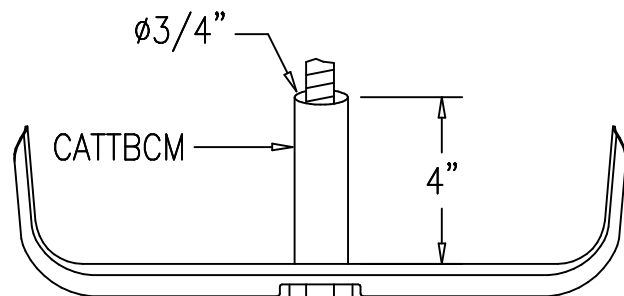

PART NO.	FIG.	HOLE SIZE	"A"	"B"	"C"	"D"	"E"
CAT64AFAB3	A	3/16"	7 45/64"	6 33/64"	1 1/8"	1 29/32"	33/64"
CAT64AFAB4	A	1/4"	7 45/64"	6 33/64"	1 1/8"	1 29/32"	33/64"
CAT64AFAB6	A	3/8"	7 45/64"	6 33/64"	1 1/8"	1 29/32"	33/64"
CAT21AFAB3	B	3/16"	5 11/64"	3 3/4"	1 1/8"	1 3/8"	33/64"
CAT21AFAB4	B	1/4"	5 11/64"	3 3/4"	1 1/8"	1 3/8"	33/64"
CAT21AFAB6	B	3/8"	5 11/64"	3 3/4"	1 1/8"	1 3/8"	33/64"
CAT32AFAB3	B	3/16"	5 1/2"	4 7/64"	1 1/8"	1 3/8"	33/64"
CAT32AFAB4	B	1/4"	5 1/2"	4 7/64"	1 1/8"	1 3/8"	33/64"
CAT32AFAB6	B	3/8"	5 1/2"	4 7/64"	1 1/8"	1 3/8"	33/64"

FIG. "A"

FIG. "B"

PART NO.	HOLE SIZE "A"	"B"	"C"	"D"	"E"	"F"	"G"	"H"	"I"	"J"	"K"
CATHBA3	3/16"	3/4"	5 21/32"	10 15/32"	11 1/4"	12 3/64"	12 5/16"	1 3/4"	3/16"	1 3/8"	1 13/16"
CATHBA	1/4"	3/4"	5 21/32"	10 15/32"	11 1/4"	12 3/64"	12 5/16"	1 3/4"	3/16"	1 3/8"	1 13/16"
CATHBA6	3/8" & 10MM	3/4"	5 21/32"	10 15/32"	11 1/4"	12 3/64"	12 5/16"	1 3/4"	3/16"	1 3/8"	1 13/16"
CATHBA8	1/2"	3/4"	5 21/32"	10 15/32"	11 1/4"	12 3/64"	12 5/16"	1 3/4"	3/16"	1 3/8"	1 13/16"

CAT-CM™

PART NO.	"A"	DESCRIPTION
CAT200CM	8"	U-HOOK WITH NUT; STRUT MOUNT
CAT300CM	12"	U-HOOK WITH NUT, STRUT MOUNT
CAT200CMLN	8"	U-HOOK, PLAIN HOLE
CAT300CMLN	12"	U-HOOK, PLAIN HOLE

CAT"XX"CM

CAT100CM

JHB32 -- PLASTIC RETAINER  
SUPPLIED WITH CAT100CM

CAT-CM™ ACCESSORIES

*PART NO.	"A"	DESCRIPTION
CATRT200CM	9-1/2"	CABLE RETAINER
CATRT300CM	13-1/2"	CABLE RETAINER

\*PACKAGED WITH 1/4-20 NUTS   

U-HOOKS MAY BE HUNG FROM THREADED ROD

USE CATTBCM TO PROTECT CABLES.  
 (GALVANIZED THIN WALL TUBE)