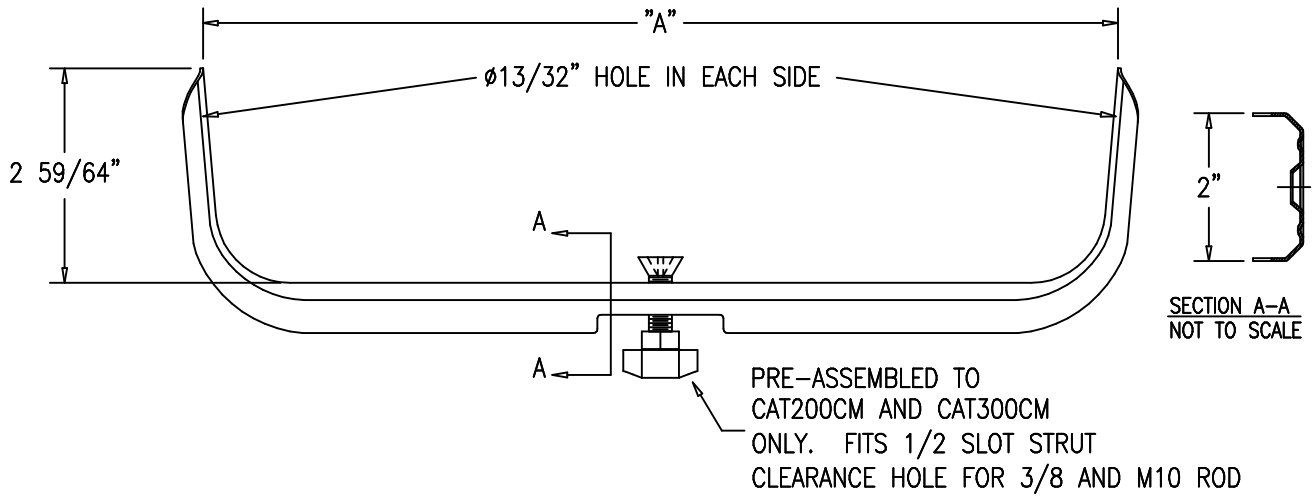

PART NO.	FIG.	HOLE SIZE	"A"	"B"	"C"	"D"	"E"
CAT64AFAB3	A	3/16"	7 45/64"	6 33/64"	1 1/8"	1 29/32"	33/64"
CAT64AFAB4	A	1/4"	7 45/64"	6 33/64"	1 1/8"	1 29/32"	33/64"
CAT64AFAB6	A	3/8"	7 45/64"	6 33/64"	1 1/8"	1 29/32"	33/64"
CAT21AFAB3	B	3/16"	5 11/64"	3 3/4"	1 1/8"	1 3/8"	33/64"
CAT21AFAB4	B	1/4"	5 11/64"	3 3/4"	1 1/8"	1 3/8"	33/64"
CAT21AFAB6	B	3/8"	5 11/64"	3 3/4"	1 1/8"	1 3/8"	33/64"
CAT32AFAB3	B	3/16"	5 1/2"	4 7/64"	1 1/8"	1 3/8"	33/64"
CAT32AFAB4	B	1/4"	5 1/2"	4 7/64"	1 1/8"	1 3/8"	33/64"
CAT32AFAB6	B	3/8"	5 1/2"	4 7/64"	1 1/8"	1 3/8"	33/64"

FIG. "A"

FIG. "B"

PART NO.	HOLE SIZE "A"	"B"	"C"	"D"	"E"	"F"	"G"	"H"	"I"	"J"	"K"
CATHBA3	3/16"	3/4"	5 21/32"	10 15/32"	11 1/4"	12 3/64"	12 5/16"	1 3/4"	3/16"	1 3/8"	1 13/16"
CATHBA	1/4"	3/4"	5 21/32"	10 15/32"	11 1/4"	12 3/64"	12 5/16"	1 3/4"	3/16"	1 3/8"	1 13/16"
CATHBA6	3/8" & 10MM	3/4"	5 21/32"	10 15/32"	11 1/4"	12 3/64"	12 5/16"	1 3/4"	3/16"	1 3/8"	1 13/16"
CATHBA8	1/2"	3/4"	5 21/32"	10 15/32"	11 1/4"	12 3/64"	12 5/16"	1 3/4"	3/16"	1 3/8"	1 13/16"

CAT-CM™

PART NO.	"A"	DESCRIPTION
CAT200CM	8"	U-HOOK WITH NUT; STRUT MOUNT
CAT300CM	12"	U-HOOK WITH NUT, STRUT MOUNT
CAT200CMLN	8"	U-HOOK, PLAIN HOLE
CAT300CMLN	12"	U-HOOK, PLAIN HOLE

CAT"XX"CM

CAT100CM

JHB32 -- PLASTIC RETAINER  
SUPPLIED WITH CAT100CM