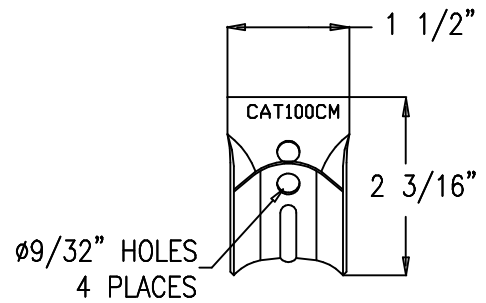

PART NO.	FIG.	HOLE SIZE	"A"	"B"	"C"	"D"	"E"
CAT64AFAB3	A	3/16"	7 45/64"	6 33/64"	1 1/8"	1 29/32"	33/64"
CAT64AFAB4	A	1/4"	7 45/64"	6 33/64"	1 1/8"	1 29/32"	33/64"
CAT64AFAB6	A	3/8"	7 45/64"	6 33/64"	1 1/8"	1 29/32"	33/64"
CAT21AFAB3	B	3/16"	5 11/64"	3 3/4"	1 1/8"	1 3/8"	33/64"
CAT21AFAB4	B	1/4"	5 11/64"	3 3/4"	1 1/8"	1 3/8"	33/64"
CAT21AFAB6	B	3/8"	5 11/64"	3 3/4"	1 1/8"	1 3/8"	33/64"
CAT32AFAB3	B	3/16"	5 1/2"	4 7/64"	1 1/8"	1 3/8"	33/64"
CAT32AFAB4	B	1/4"	5 1/2"	4 7/64"	1 1/8"	1 3/8"	33/64"
CAT32AFAB6	B	3/8"	5 1/2"	4 7/64"	1 1/8"	1 3/8"	33/64"

FIG. "A"

FIG. "B"

PART NO.	HOLE SIZE "A"	"B"	"C"	"D"	"E"	"F"	"G"	"H"	"I"	"J"	"K"
CATHBA3	3/16"	3/4"	5 21/32"	10 15/32"	11 1/4"	12 3/64"	12 5/16"	1 3/4"	3/16"	1 3/8"	1 13/16"
CATHBA	1/4"	3/4"	5 21/32"	10 15/32"	11 1/4"	12 3/64"	12 5/16"	1 3/4"	3/16"	1 3/8"	1 13/16"
CATHBA6	3/8" & 10MM	3/4"	5 21/32"	10 15/32"	11 1/4"	12 3/64"	12 5/16"	1 3/4"	3/16"	1 3/8"	1 13/16"
CATHBA8	1/2"	3/4"	5 21/32"	10 15/32"	11 1/4"	12 3/64"	12 5/16"	1 3/4"	3/16"	1 3/8"	1 13/16"

CAT-CM™

PART NO.	"A"	DESCRIPTION
CAT200CM	8"	U-HOOK WITH NUT; STRUT MOUNT
CAT300CM	12"	U-HOOK WITH NUT, STRUT MOUNT
CAT200CMLN	8"	U-HOOK, PLAIN HOLE
CAT300CMLN	12"	U-HOOK, PLAIN HOLE

CAT"XX"CM

CAT100CM

JHB32 -- PLASTIC RETAINER  
SUPPLIED WITH CAT100CM

CAT-CM™ ACCESSORIES

*PART NO.	"A"	DESCRIPTION
CATRT200CM	9-1/2"	CABLE RETAINER
CATRT300CM	13-1/2"	CABLE RETAINER

\*PACKAGED WITH 1/4-20 NUTS   

U-HOOKS MAY BE HUNG FROM THREADED ROD

USE CATTBCM TO PROTECT CABLES.  
 (GALVANIZED THIN WALL TUBE)