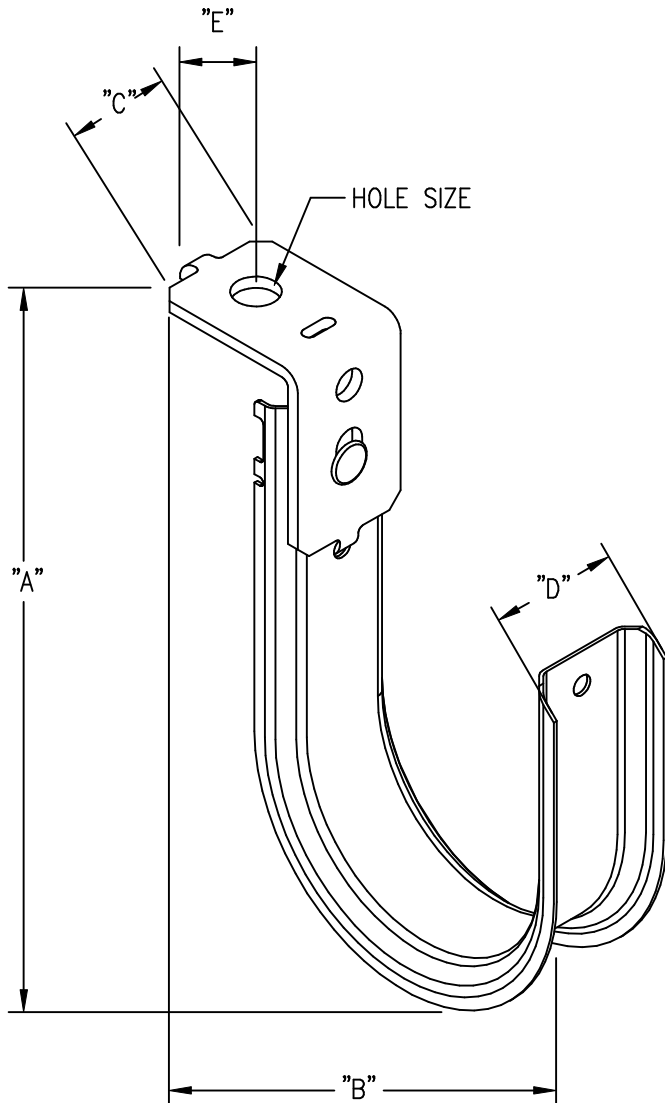

PART NO.	FIG.	HOLE SIZE	"A"	"B"	"C"	"D"	"E"
CAT64AFAB3	A	3/16"	7 45/64"	6 33/64"	1 1/8"	1 29/32"	33/64"
CAT64AFAB4	A	1/4"	7 45/64"	6 33/64"	1 1/8"	1 29/32"	33/64"
CAT64AFAB6	A	3/8"	7 45/64"	6 33/64"	1 1/8"	1 29/32"	33/64"
CAT21AFAB3	B	3/16"	5 11/64"	3 3/4"	1 1/8"	1 3/8"	33/64"
CAT21AFAB4	B	1/4"	5 11/64"	3 3/4"	1 1/8"	1 3/8"	33/64"
CAT21AFAB6	B	3/8"	5 11/64"	3 3/4"	1 1/8"	1 3/8"	33/64"
CAT32AFAB3	B	3/16"	5 1/2"	4 7/64"	1 1/8"	1 3/8"	33/64"
CAT32AFAB4	B	1/4"	5 1/2"	4 7/64"	1 1/8"	1 3/8"	33/64"
CAT32AFAB6	B	3/8"	5 1/2"	4 7/64"	1 1/8"	1 3/8"	33/64"

FIG. "A"

FIG. "B"

PART NO.	HOLE SIZE "A"	"B"	"C"	"D"	"E"	"F"	"G"	"H"	"I"	"J"	"K"
CATHBA3	3/16"	3/4"	5 21/32"	10 15/32"	11 1/4"	12 3/64"	12 5/16"	1 3/4"	3/16"	1 3/8"	1 13/16"
CATHBA	1/4"	3/4"	5 21/32"	10 15/32"	11 1/4"	12 3/64"	12 5/16"	1 3/4"	3/16"	1 3/8"	1 13/16"
CATHBA6	3/8" & 10MM	3/4"	5 21/32"	10 15/32"	11 1/4"	12 3/64"	12 5/16"	1 3/4"	3/16"	1 3/8"	1 13/16"
CATHBA8	1/2"	3/4"	5 21/32"	10 15/32"	11 1/4"	12 3/64"	12 5/16"	1 3/4"	3/16"	1 3/8"	1 13/16"

CAT-CM™

PART NO.	"A"	DESCRIPTION
CAT200CM	8"	U-HOOK WITH NUT; STRUT MOUNT
CAT300CM	12"	U-HOOK WITH NUT, STRUT MOUNT
CAT200CMLN	8"	U-HOOK, PLAIN HOLE
CAT300CMLN	12"	U-HOOK, PLAIN HOLE

CAT"XX"CM

CAT100CM

JHB32 -- PLASTIC RETAINER  
SUPPLIED WITH CAT100CM

CAT-CM™ ACCESSORIES

*PART NO.	"A"	DESCRIPTION
CATRT200CM	9-1/2"	CABLE RETAINER
CATRT300CM	13-1/2"	CABLE RETAINER

\*PACKAGED WITH 1/4-20 NUTS   

U-HOOKS MAY BE HUNG FROM THREADED ROD

USE CATTBCM TO PROTECT CABLES.  
 (GALVANIZED THIN WALL TUBE)