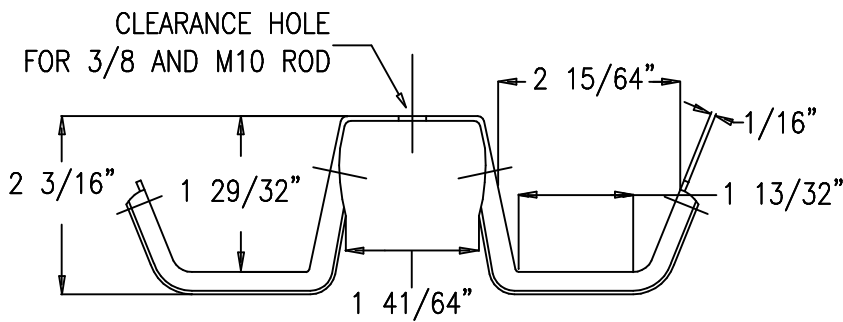

PART NO.	FIG.	HOLE SIZE	"A"	"B"	"C"	"D"	"E"
CAT64AFAB3	A	3/16"	7 45/64"	6 33/64"	1 1/8"	1 29/32"	33/64"
CAT64AFAB4	A	1/4"	7 45/64"	6 33/64"	1 1/8"	1 29/32"	33/64"
CAT64AFAB6	A	3/8"	7 45/64"	6 33/64"	1 1/8"	1 29/32"	33/64"
CAT21AFAB3	B	3/16"	5 11/64"	3 3/4"	1 1/8"	1 3/8"	33/64"
CAT21AFAB4	B	1/4"	5 11/64"	3 3/4"	1 1/8"	1 3/8"	33/64"
CAT21AFAB6	B	3/8"	5 11/64"	3 3/4"	1 1/8"	1 3/8"	33/64"
CAT32AFAB3	B	3/16"	5 1/2"	4 7/64"	1 1/8"	1 3/8"	33/64"
CAT32AFAB4	B	1/4"	5 1/2"	4 7/64"	1 1/8"	1 3/8"	33/64"
CAT32AFAB6	B	3/8"	5 1/2"	4 7/64"	1 1/8"	1 3/8"	33/64"

FIG. "A"

FIG. "B"

PART NO.	HOLE SIZE "A"	"B"	"C"	"D"	"E"	"F"	"G"	"H"	"I"	"J"	"K"
CATHBA3	3/16"	3/4"	5 21/32"	10 15/32"	11 1/4"	12 3/64"	12 5/16"	1 3/4"	3/16"	1 3/8"	1 13/16"
CATHBA	1/4"	3/4"	5 21/32"	10 15/32"	11 1/4"	12 3/64"	12 5/16"	1 3/4"	3/16"	1 3/8"	1 13/16"
CATHBA6	3/8" & 10MM	3/4"	5 21/32"	10 15/32"	11 1/4"	12 3/64"	12 5/16"	1 3/4"	3/16"	1 3/8"	1 13/16"
CATHBA8	1/2"	3/4"	5 21/32"	10 15/32"	11 1/4"	12 3/64"	12 5/16"	1 3/4"	3/16"	1 3/8"	1 13/16"

CAT-CM™

PART NO.	"A"	DESCRIPTION
CAT200CM	8"	U-HOOK WITH NUT; STRUT MOUNT
CAT300CM	12"	U-HOOK WITH NUT, STRUT MOUNT
CAT200CMLN	8"	U-HOOK, PLAIN HOLE
CAT300CMLN	12"	U-HOOK, PLAIN HOLE

CAT"XX"CM

CAT100CM

JHB32 -- PLASTIC RETAINER  
SUPPLIED WITH CAT100CM