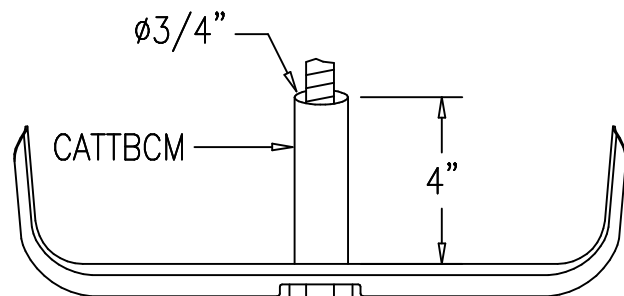

CAT-CM™ ACCESSORIES

*PART NO.	"A"	DESCRIPTION
CATRT200CM	9-1/2"	CABLE RETAINER
CATRT300CM	13-1/2"	CABLE RETAINER

*PACKAGED WITH 1/4-20 NUTS

U-HOOKS MAY BE HUNG FROM THREADED ROD

USE CATTBCM TO PROTECT CABLES.
(GALVANIZED THIN WALL TUBE)